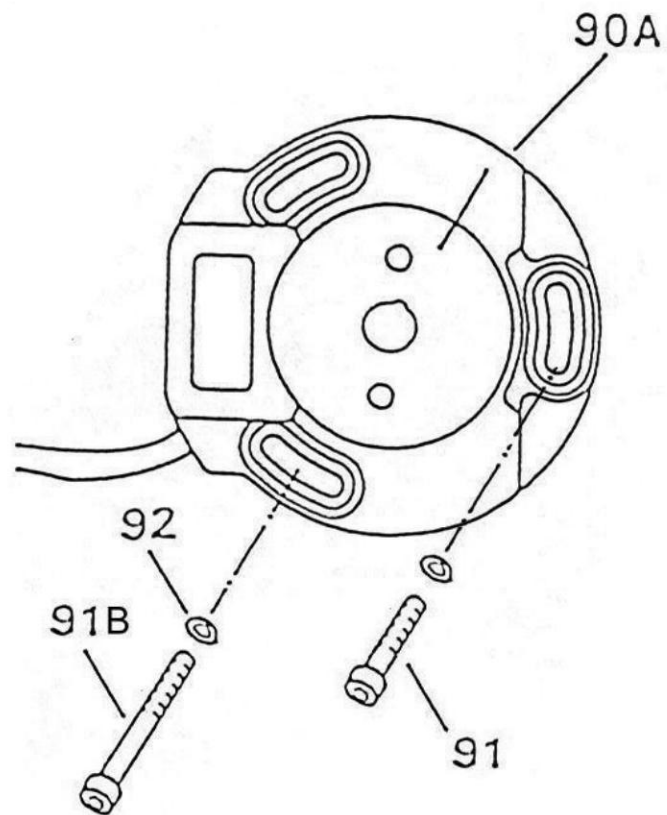

# ACCENSIONI ELETTRONICHE - ELECTRONIC IGNITIONS - ALLUMAGES ELECTRONIQUES

81	10026	EXTERNAL COIL – PVL
81	10024	EXTERNAL COIL - SELETTRA
83	B-85810	COIL DAMPENER – PVL
83	B-35810-A	COIL DAMPENER - SELETTRA
84	00378	LOCKNUT – 6mm
85	00302	WASHER – 6mm
87	B-85805-A	GROUND CABLE
88	W-22EPU	SPARK PLUG
090A	10016	IGNITION STATOR ASSY – PVL
91	00034	BOLT – 5 x 25
091B	00039	BOLT – 5 x 40
92	00301	WASHER – 5mm