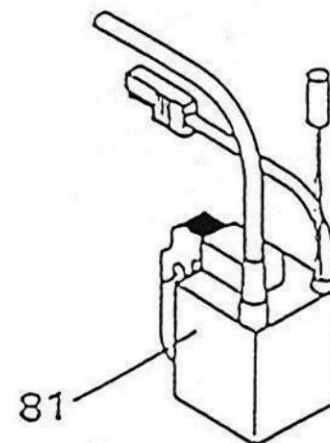

# ACCENSIONI ELETTRONICHE - ELECTRONIC IGNITIONS - ALLUMAGES ELECTRONIQUES

81	10026	EXTERNAL COIL – PVL
81	10024	EXTERNAL COIL - SELETTRA
83	B-85810	COIL DAMPENER – PVL
83	B-35810-A	COIL DAMPENER - SELETTRA
84	00378	LOCKNUT – 6mm
85	00302	WASHER – 6mm
87	B-85805-A	GROUND CABLE
88	W-22EPU	SPARK PLUG
090A	10016	IGNITION STATOR ASSY – PVL
91	00034	BOLT – 5 x 25
091B	00039	BOLT – 5 x 40
92	00301	WASHER – 5mm