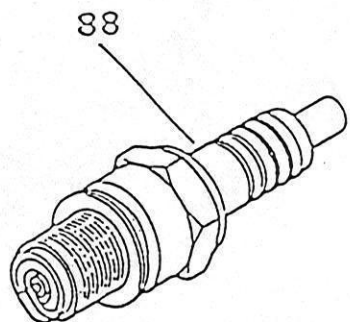

# ACCENSIONI ELETTRONICHE - ELECTRONIC IGNITIONS - ALLUMAGES ELECTRONIQUES

81	10026	EXTERNAL COIL – PVL
81	10024	EXTERNAL COIL - SELETTRA
83	B-85810	COIL DAMPENER – PVL
83	B-35810-A	COIL DAMPENER - SELETTRA
84	00378	LOCKNUT – 6mm
85	00302	WASHER – 6mm
87	B-85805-A	GROUND CABLE
88	W-22EPU	SPARK PLUG
090A	10016	IGNITION STATOR ASSY – PVL
91	00034	BOLT – 5 x 25
091B	00039	BOLT – 5 x 40
92	00301	WASHER – 5mm