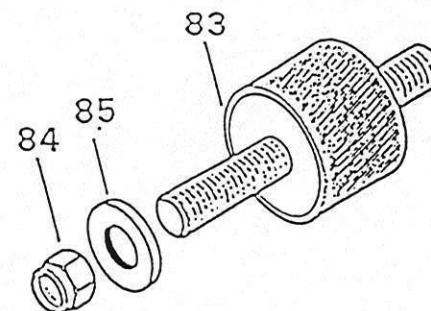

# ACCENSIONI ELETTRONICHE - ELECTRONIC IGNITIONS - ALLUMAGES ELECTRONIQUES

81	10026	EXTERNAL COIL – PVL
81	10024	EXTERNAL COIL - SELETTRA
83	B-85810	COIL DAMPENER – PVL
83	B-35810-A	COIL DAMPENER - SELETTRA
84	00378	LOCKNUT – 6mm
85	00302	WASHER – 6mm
87	B-85805-A	GROUND CABLE
88	W-22EPU	SPARK PLUG
090A	10016	IGNITION STATOR ASSY – PVL
91	00034	BOLT – 5 x 25
091B	00039	BOLT – 5 x 40
92	00301	WASHER – 5mm